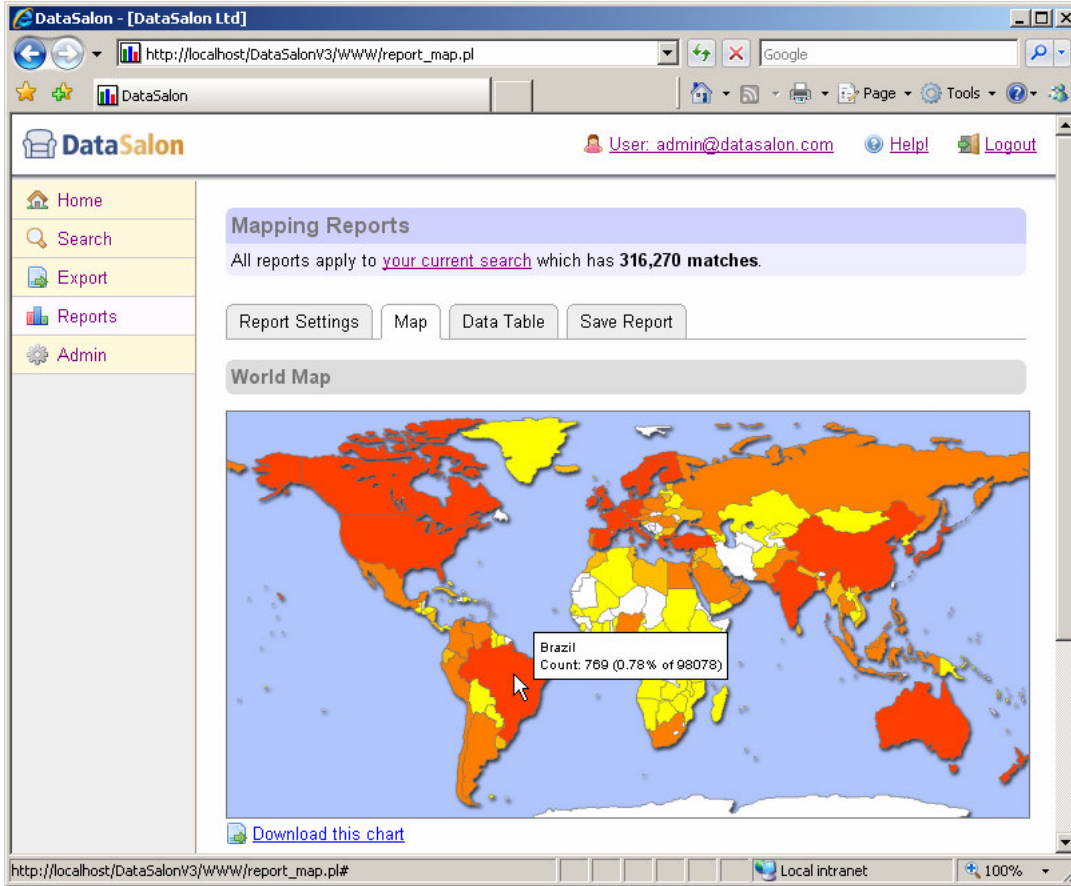

The new DataSalon V3 system includes integrated mapping reports, enabling you to visualise your contacts by country, state and postcode region. This entirely new mapping system has been fully designed and developed 'in house' and is only available via DataSalon. For further details or a demonstration please email us: info@datasalon.com

WORLD MAP
 Density of contacts highlighted by country.
 Country names and counts appear as the user moves the mouse over the map.
 A detailed continent map of Europe is also available.

UK MAP - Contacts by postcode region. A Greater London detail map is also available.

US MAP - Contacts are highlighted by state.