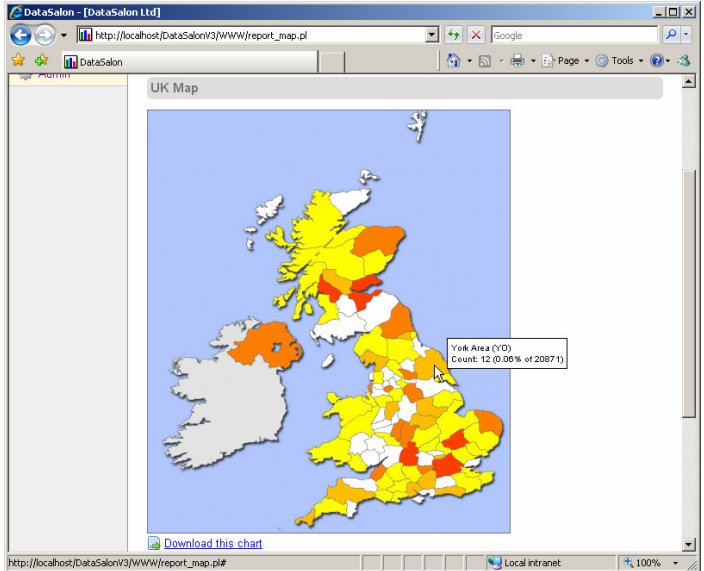

The new DataSalon V3 system includes integrated mapping reports, enabling you to visualise your contacts by country, state and postcode region. This entirely new mapping system has been fully designed and developed 'in house' and is only available via DataSalon. For further details or a demonstration please email us: info@datasalon.com

WORLD MAP
 Density of contacts highlighted by country.
 Country names and counts appear as the user moves the mouse over the map.
 A detailed continent map of Europe is also available.

UK MAP - Contacts by postcode region. A Greater London detail map is also available.

US MAP - Contacts are highlighted by state.